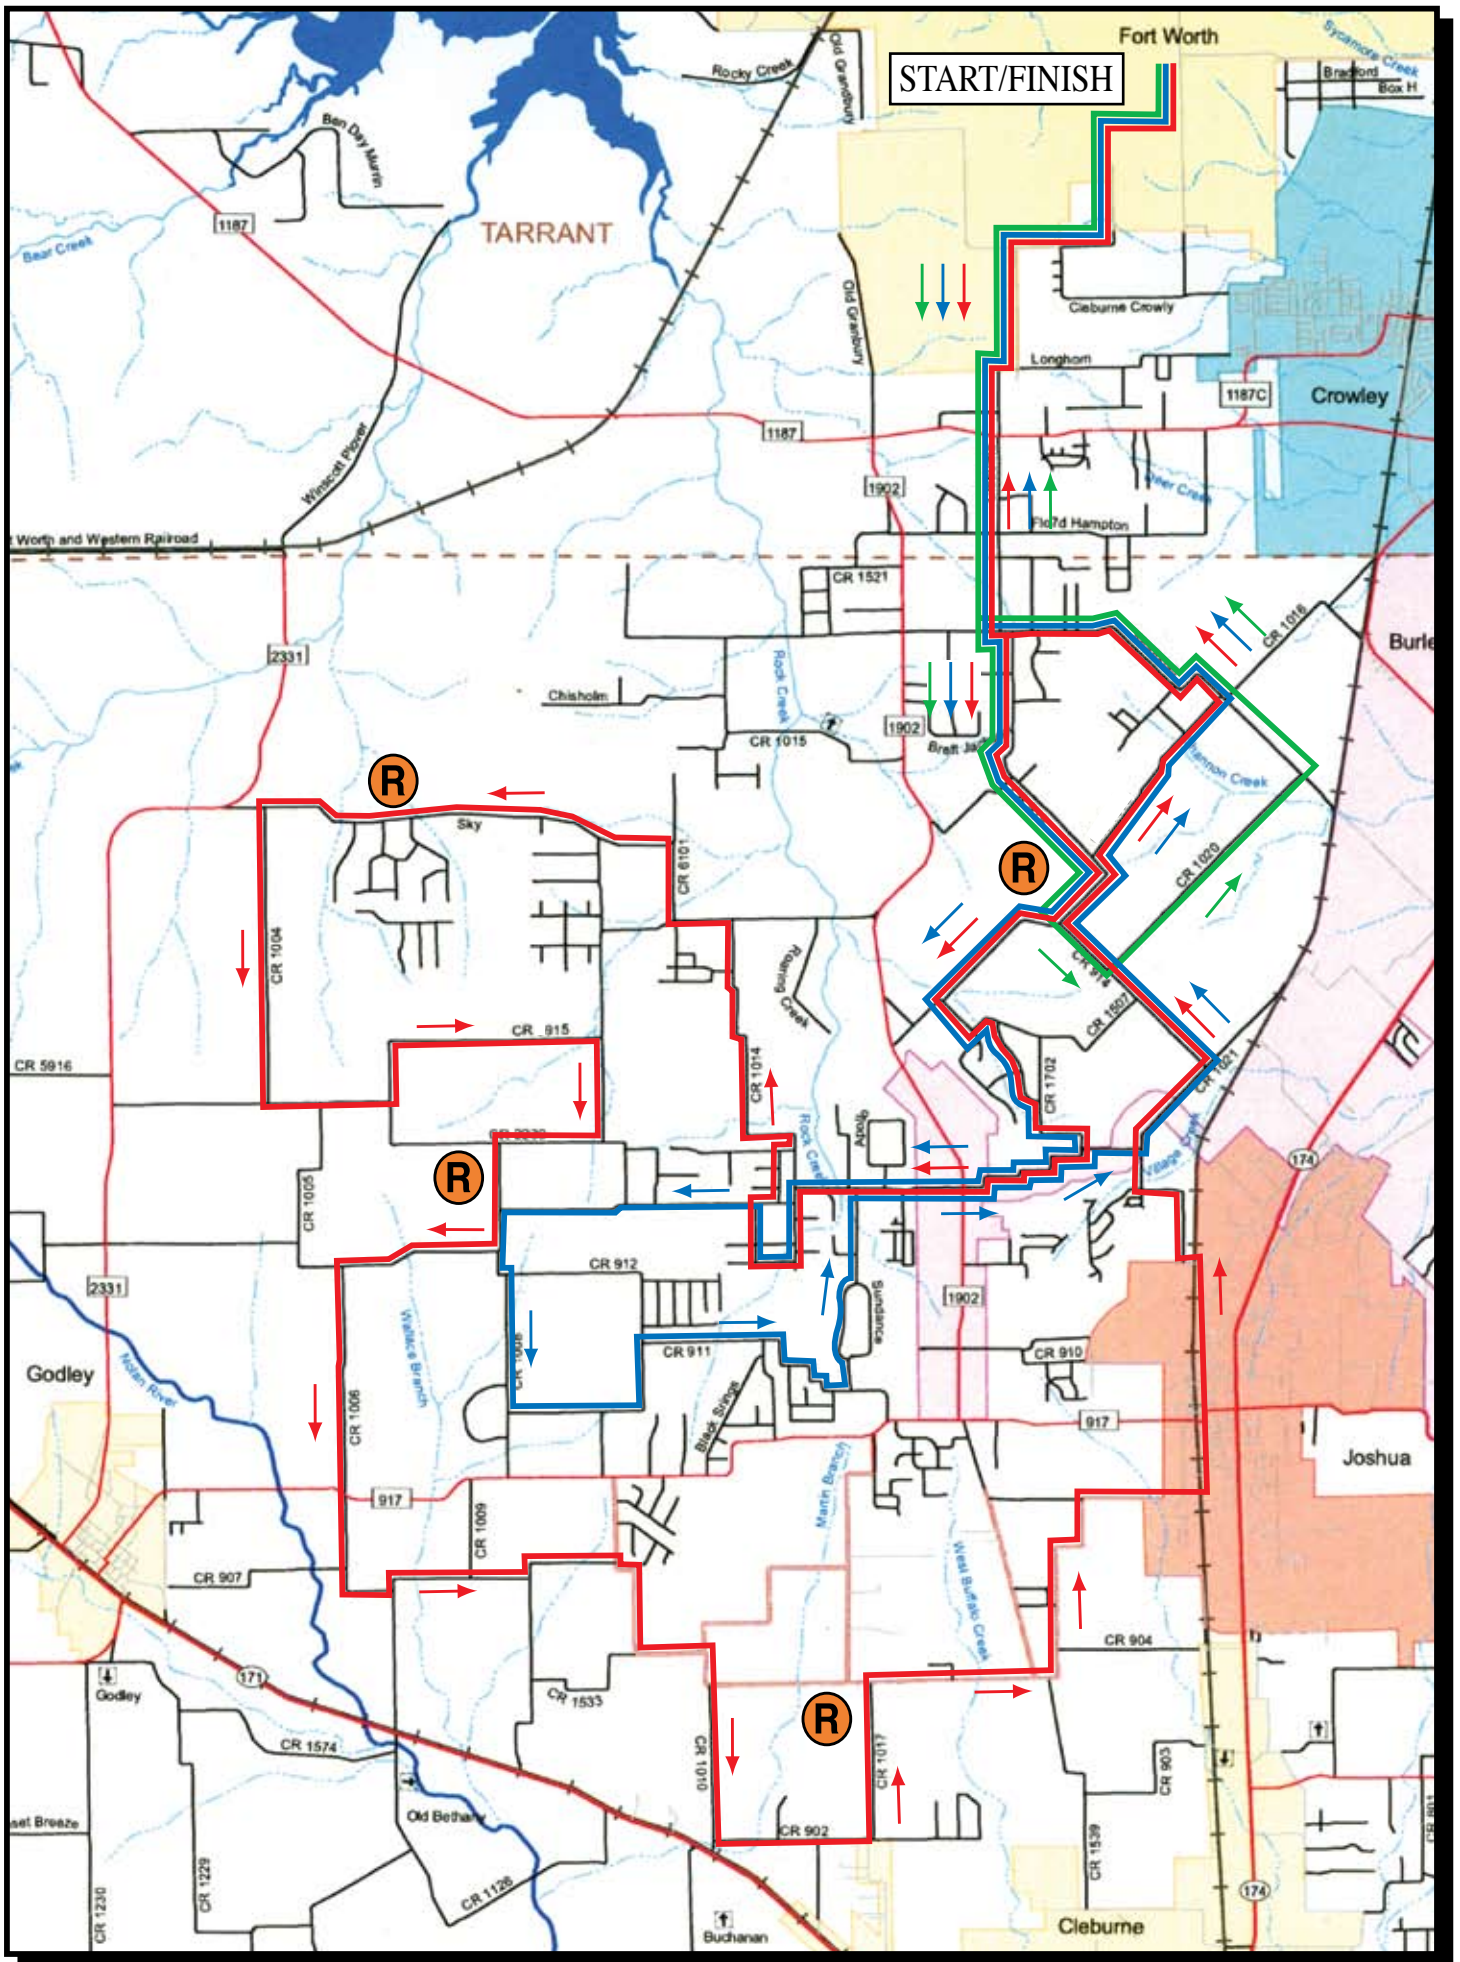

2009 COWTOWN CLASSIC BICYCLE RIDE

The Map is property of and used by permission from, the Texas Department of Transportation.

- (R) Rest Stop**
- 62 Miles**
- 40 Miles**
- 20 Miles**

Start/Finish at North Crowley High School
9100 S. Hulen St., Fort Worth, Texas 76123

Route Design by "The Rusty Chain Gang"

River Oaks Printing Co., Inc.